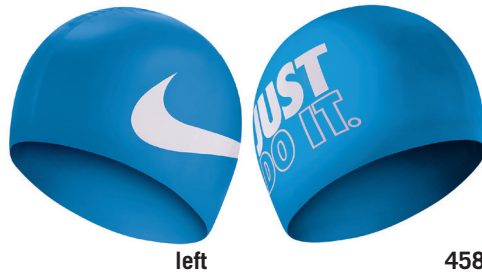

NESS6168

- 001 black
- 440 midnight navy
- 458 photo blue

left

001

left

440

left

458

- ▶ 100% silicone
- ▶ swoosh logo

SIZES
OS

NIKE WAVE

NESS6166

04A silver metallic

04A

▶ 100% silicone

SIZES
OS