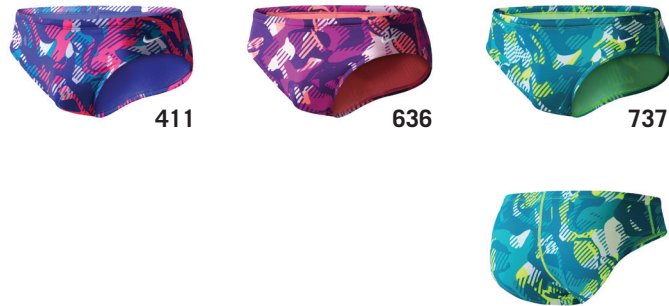

NEW
NIKE
FLORAL
CAMO

BRIEF
NESS7112

411 paramount blue
636 lava glow
737 volt

411

636

737

POLY BLEND

92% polyester / 8% spandex

SIZES
22-38