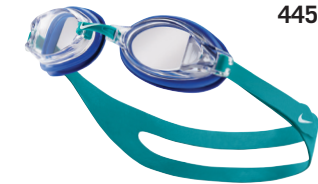

NIKE CHROME

N79151

- 000 clear
- 007 smoke
- 354 electric green
- 400 blue
- 440 midnight navy
- 445 chlorine blue
- 655 vivid pink

- TPP 6-way adjustable nose bridge
- optically polished polycarbonate lenses with anti-fog coating
- TPE gasket
- adjustable silicone split strap

000

007

354

400

440

445

655

SIZES
OS

NIKE CHROME MIRROR

NESS7152

- 001 black
- 381 poison green
- 492 hyper blue

- TPP 6-way adjustable nose bridge
- optically polished polycarbonate lenses with anti-fog coating
- TPE gasket
- adjustable silicone split strap
- mirrored coating for outdoor use and glare reduction
- UV protection

001

381

492

SIZES
OS