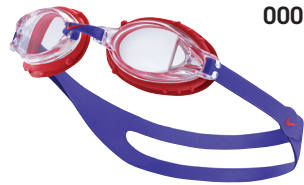

001

381

492

SIZES
OS

NIKE CHROME YOUTH

TFSS0563

- 000** clear
- 001** black
- 007** smoke
- 075** strata grey
- 453** ice blue
- 562** turq blue
- 673** racer pink

- ▶ TPP 6-way adjustable nose bridge
- ▶ optically polished polycarbonate lenses with anti-fog coating
- ▶ TPE gasket
- ▶ adjustable silicone split strap