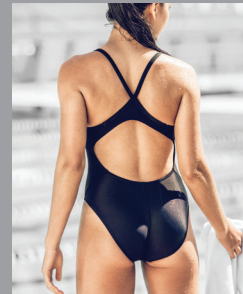

CUT-OUT TANK

- ultra open back
- micro straps for enhanced range of motion
- low neckline
- minimal coverage
- ideal for outdoor practice and race day

MODERN CUT-OUT TANK

- ultra open back
- double micro straps for enhanced range of motion and support
- low neckline
- minimal coverage
- ideal for outdoor practice and race day